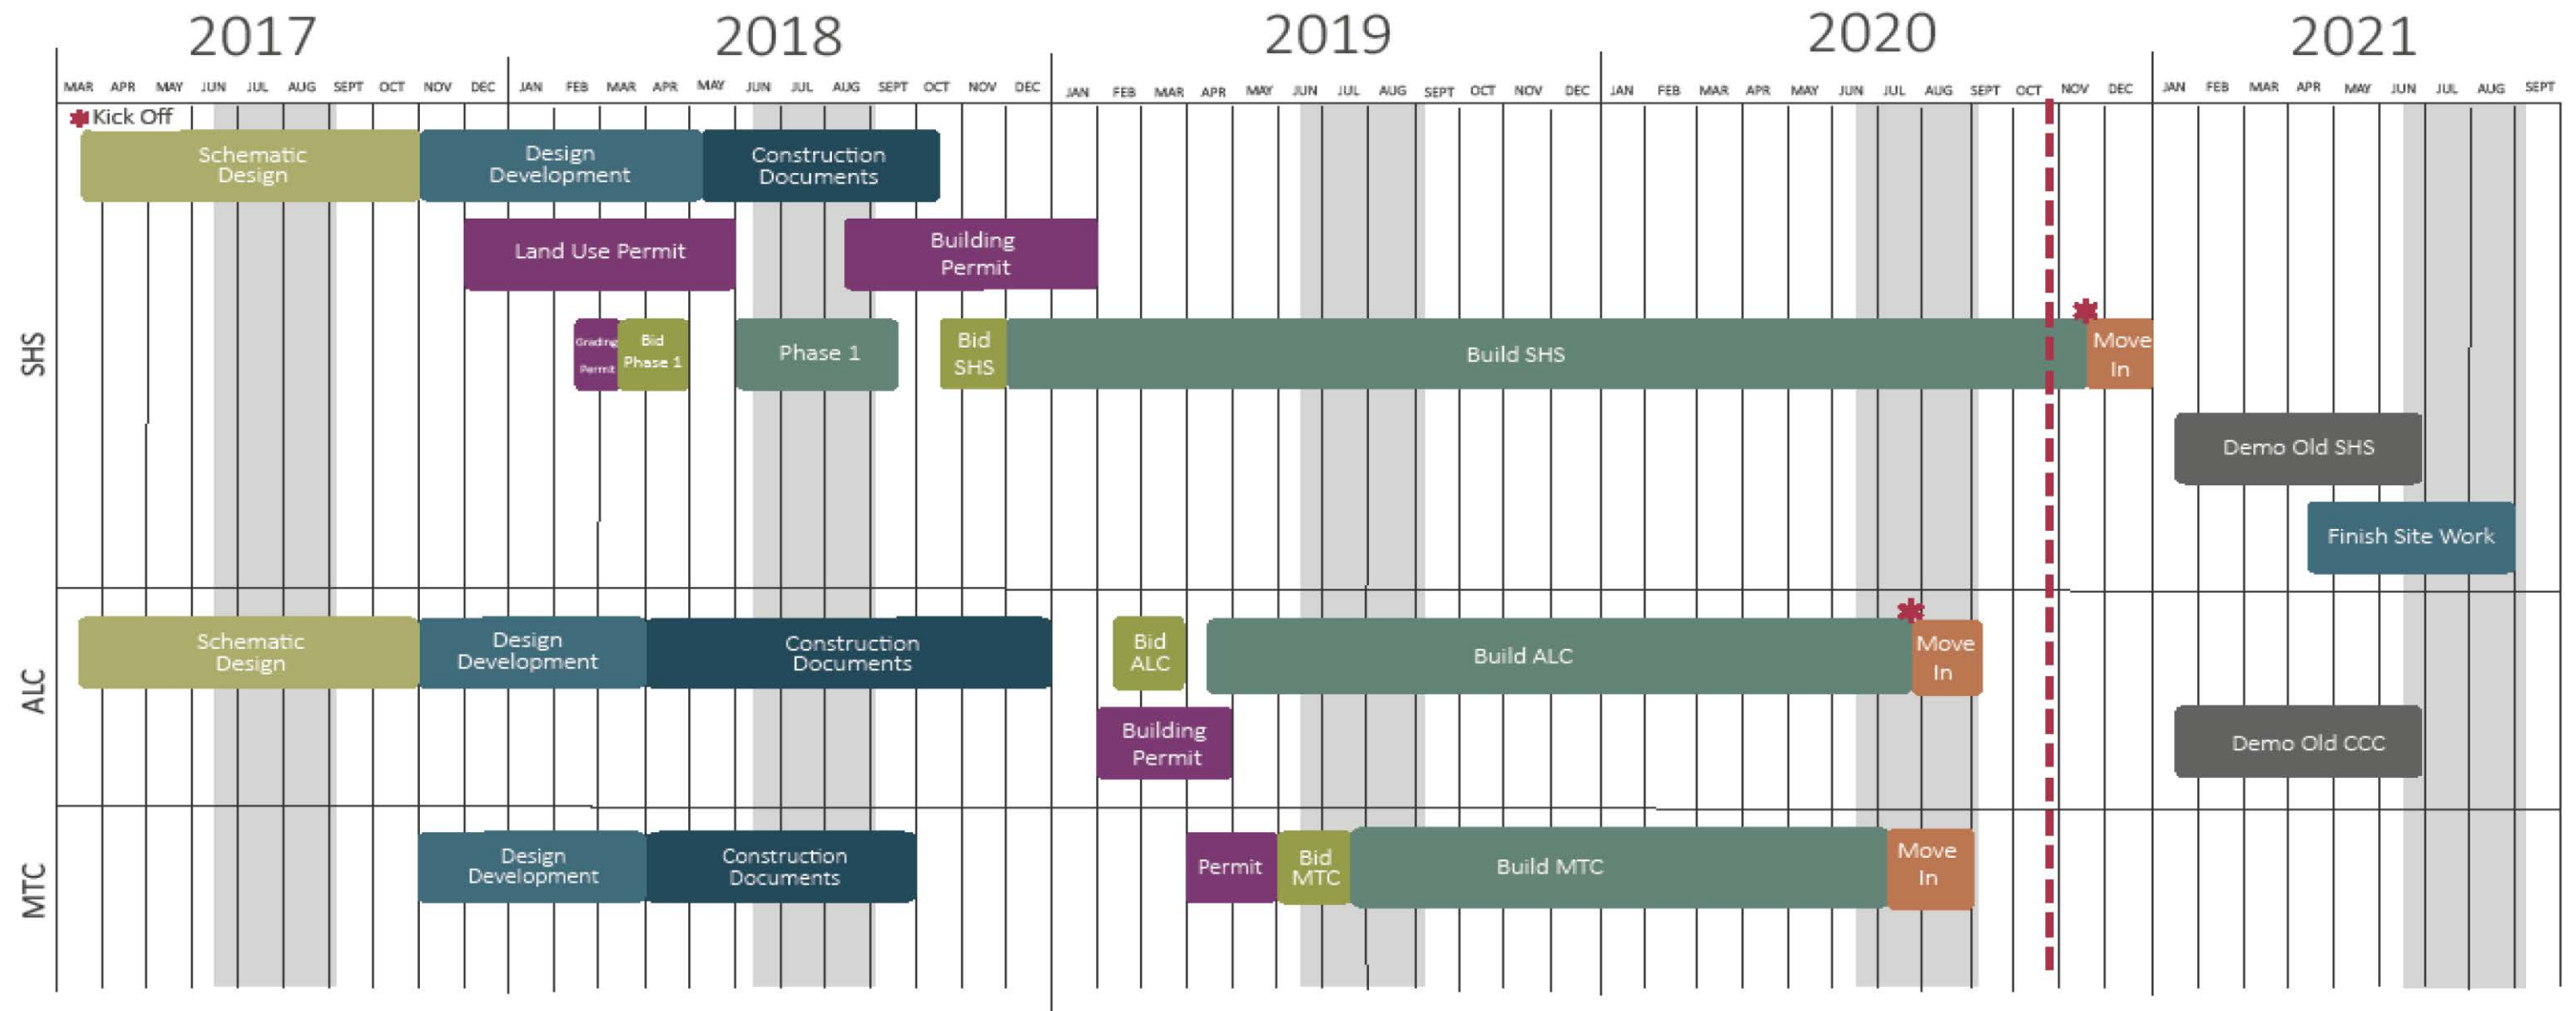

STANWOOD-CAMANO SCHOOL DISTRICT

KEY COMMUNICATORS

October 27, 2020

AGENDA

INTRODUCTIONS

SITE PLAN AND SCHEDULE REVIEW

NEW STANWOOD HIGH SCHOOL

❖ Progress Photos and Update

NEW CHURCH CREEK CAMPUS - LINCOLN HILL HIGH/ACADEMY AND SARATOGA SCHOOL

❖ Progress Photos and Update

MAINTENANCE AND TECHNOLOGY CENTER

❖ Progress Photos and Update

New Stanwood High School Project Schedule

SCHEDULE

STANWOOD-CAMANO SCHOOL DISTRICT
 STANWOOD HIGH SCHOOL AND ALTERNATIVE LEARNING CENTER
 11 APRIL 2019

SHS Schedule

<u>Phase of Work</u>	<u>Substantially Complete Date</u>
<u>Phase 2, Main Building</u>	<u>November 6, 2020</u>
<u>Phase 3A New Football Field</u>	<u>August 16, 2019</u>
<u>Phase 3B Throwing Events</u>	<u>August 16, 2019</u>
<u>Phase 3C Fieldhouse Renovation</u>	<u>August 30, 2019</u>
<u>Phase 3D Grandstand</u>	<u>August 30, 2019</u>
<u>Phase 3E Tennis Courts</u>	<u>August 30, 2019</u>
<u>Phase 4A Temp. Pedestrian Path</u>	<u>August 14, 2020</u>
<u>Phase 4B Reroute Fiber Optic Line</u>	<u>July 31, 2020</u>
<u>Phase 4C Frontage Improvement</u>	<u>August 30, 2020</u>
<u>Phase 4D Building Demolition</u>	<u>April 30, 2021</u>
<u>Phase 4E Greenhouses</u>	<u>March 26, 2021</u>
<u>Phase 5A Ball Field Complex</u>	<u>October 16, 2021</u>
<u>Phase 5B Parking</u>	<u>July 30, 2021</u>
<u>Phase 5C Multipurpose Field</u>	<u>August 26, 2021</u>
<u>Final Completion of the Work</u>	<u>October 26, 2021</u>

NEW STANWOOD HIGH SCHOOL

January 2021 (Buildings and South Lot)

NEW STANWOOD HIGH SCHOOL

May 2019

NEW STANWOOD HIGH SCHOOL

May 2020

NEW STANWOOD HIGH SCHOOL

October 2020