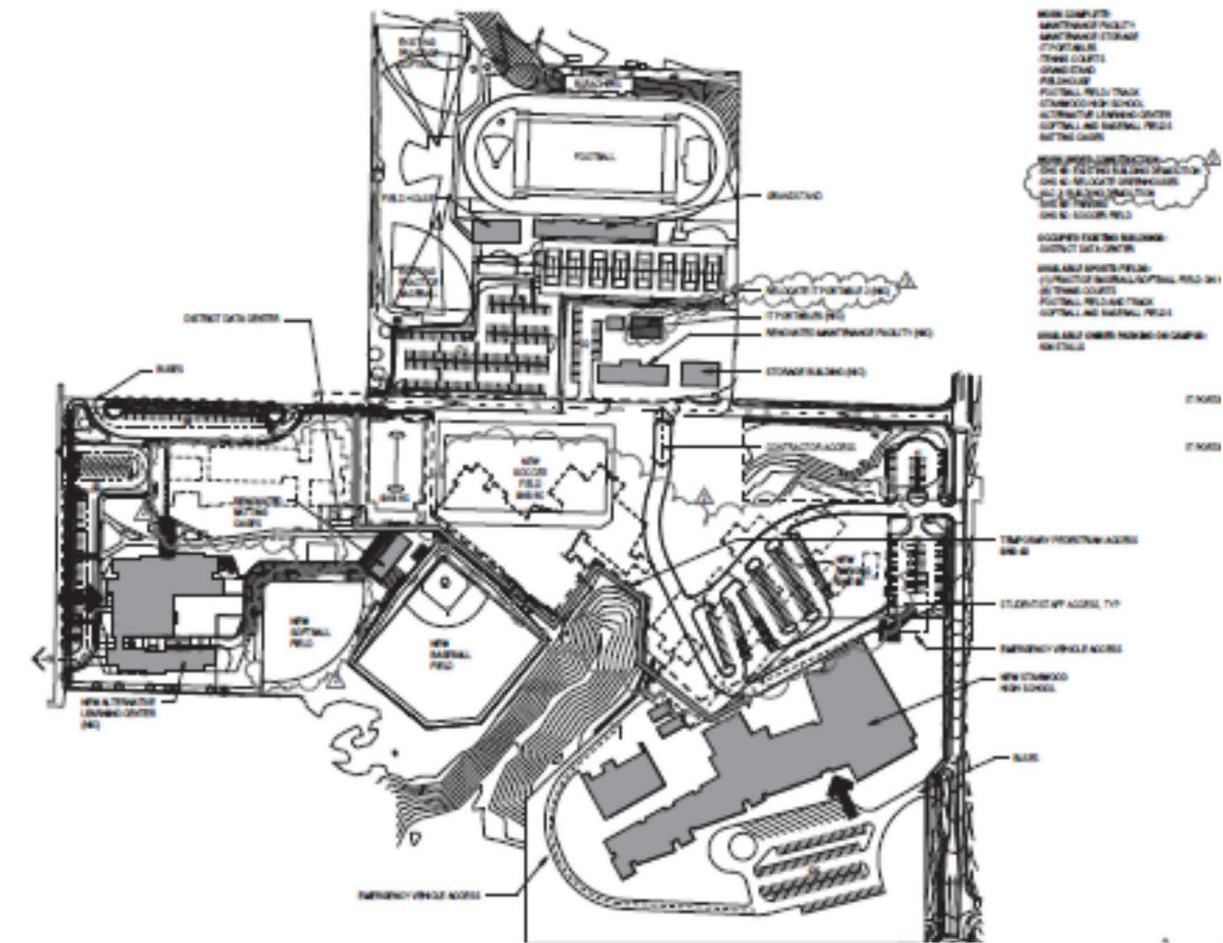

STANWOOD-CAMANO SCHOOL DISTRICT

KEY COMMUNICATORS

October 27, 2020

AGENDA

INTRODUCTIONS

SITE PLAN AND SCHEDULE REVIEW

NEW STANWOOD HIGH SCHOOL

❖ Progress Photos and Update

NEW CHURCH CREEK CAMPUS - LINCOLN HILL HIGH/ACADEMY AND SARATOGA SCHOOL

❖ Progress Photos and Update

MAINTENANCE AND TECHNOLOGY CENTER

❖ Progress Photos and Update

New Stanwood High School Project Schedule

SCHEDULE

STANWOOD-CAMANO SCHOOL DISTRICT
 STANWOOD HIGH SCHOOL AND ALTERNATIVE LEARNING CENTER
 11 APRIL 2019

SHS Schedule

<u>Phase of Work</u>	<u>Substantially Complete Date</u>
<u>Phase 2, Main Building</u>	<u>November 6, 2020</u>
<u>Phase 3A New Football Field</u>	<u>August 16, 2019</u>
<u>Phase 3B Throwing Events</u>	<u>August 16, 2019</u>
<u>Phase 3C Fieldhouse Renovation</u>	<u>August 30, 2019</u>
<u>Phase 3D Grandstand</u>	<u>August 30, 2019</u>
<u>Phase 3E Tennis Courts</u>	<u>August 30, 2019</u>
<u>Phase 4A Temp. Pedestrian Path</u>	<u>August 14, 2020</u>
<u>Phase 4B Reroute Fiber Optic Line</u>	<u>July 31, 2020</u>
<u>Phase 4C Frontage Improvement</u>	<u>August 30, 2020</u>
<u>Phase 4D Building Demolition</u>	<u>April 30, 2021</u>
<u>Phase 4E Greenhouses</u>	<u>March 26, 2021</u>
<u>Phase 5A Ball Field Complex</u>	<u>October 16, 2021</u>
<u>Phase 5B Parking</u>	<u>July 30, 2021</u>
<u>Phase 5C Multipurpose Field</u>	<u>August 26, 2021</u>
<u>Final Completion of the Work</u>	<u>October 26, 2021</u>

NEW STANWOOD HIGH SCHOOL

January 2021 (Buildings and South Lot)

NEW STANWOOD HIGH SCHOOL

May 2019

NEW STANWOOD HIGH SCHOOL

May 2020

NEW STANWOOD HIGH SCHOOL

October 2020